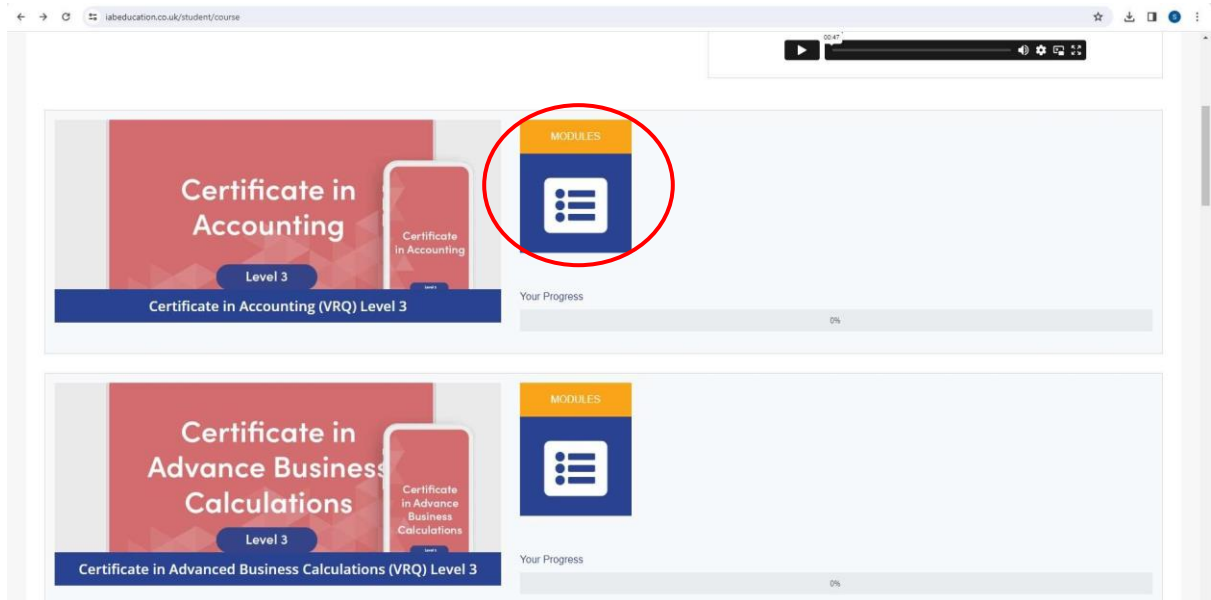

## 個人帳戶登入及查看試卷範例指引 Guide to accessing example papers on iabEducation

Step 1: Simply log in to the platform with your email address and password.

使用報考時提供之電郵地址，從(網址) <https://iabeducation.co.uk/customer/account/login> 登入 LCCI 個人線上帳戶，密碼(如 CPTTM 發出之電郵內)。

Step 2: From the dashboard, click on 'Study Hub' to access the example papers.

登入後，點擊‘Study Hub’(見紅圈) 查看試卷範例。

Step 3: Click on 'Modules' which will take you through to access the example paper.

點擊報考之科目(見紅圈位置)進入相應試卷範例。