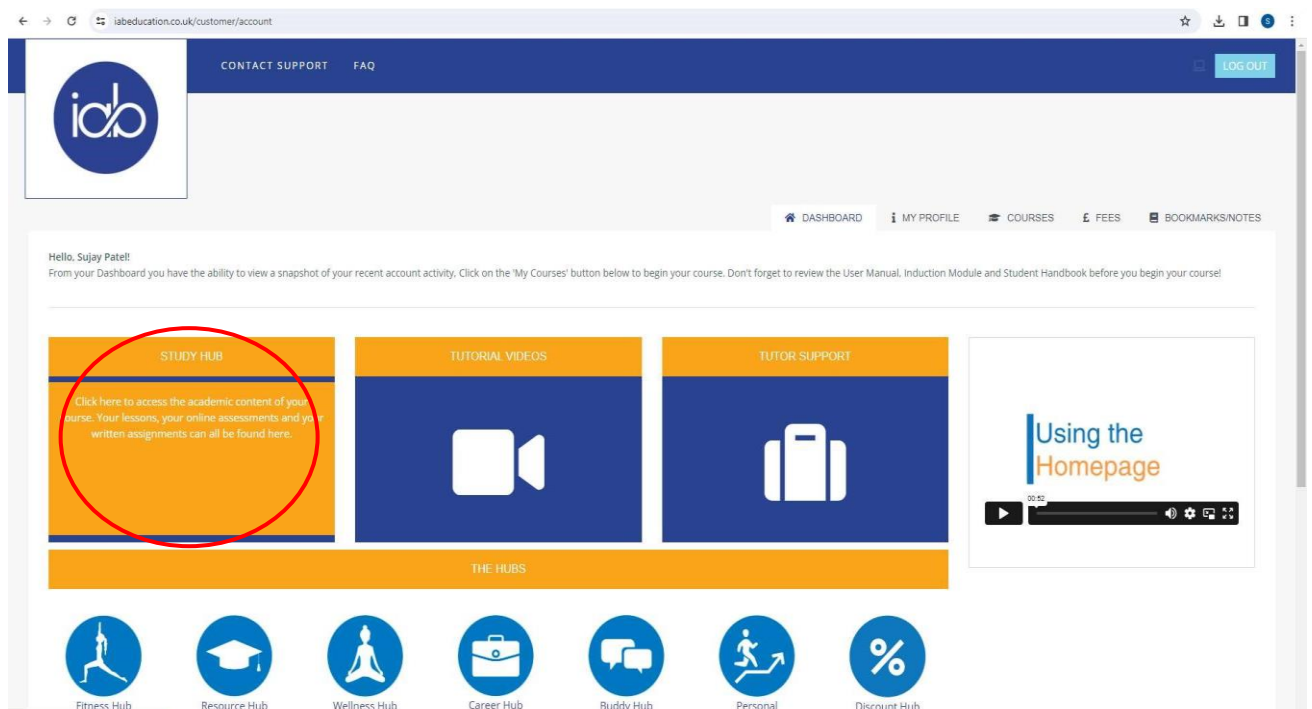

## 個人帳戶登入及查看試卷範例指引 Guide to accessing example papers on iabEducation

Step 1: Simply log in to the platform with your email address and password.

使用報考時提供之電郵地址，從(網址) <https://iabeducation.co.uk/customer/account/login> 登入 LCCI 個人線上帳戶，密碼(如 CPTTM 發出之電郵內)。

Step 2: From the dashboard, click on 'Study Hub' to access the example papers.

登入後，點擊‘Study Hub’(見紅圈) 查看試卷範例。

Step 3: Click on 'Modules' which will take you through to access the example paper.

點擊報考之科目(見紅圈位置)進入相應試卷範例。