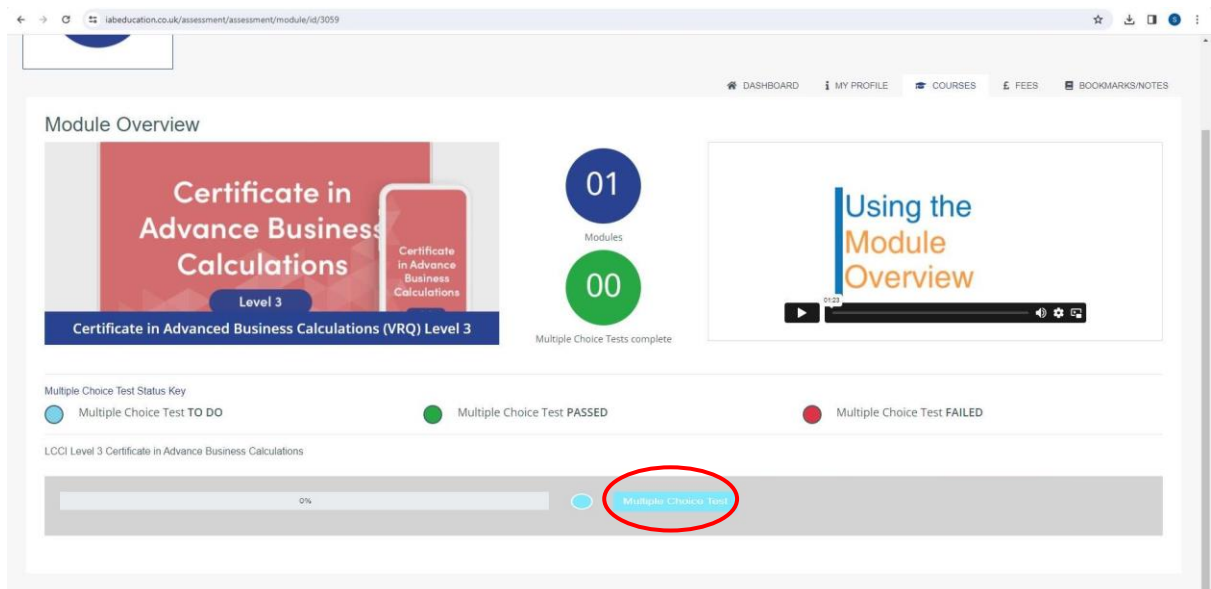

Step 4: To start an example paper click on 'Multiple Choice Test'.

點擊 'Multiple Choice Test' (見紅圈) 體驗試卷範例。